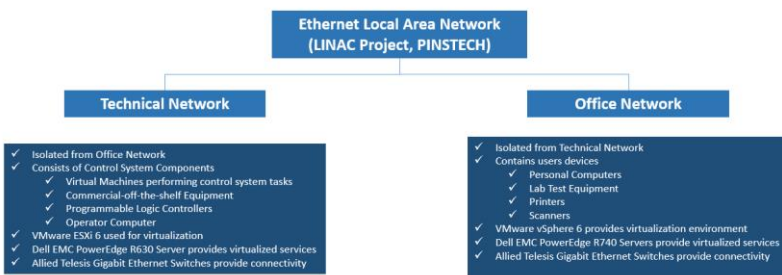

# Virtualized Control System Infrastructure at LINAC Project PINSTECH

Authors: N. U. Saqib, F. Sher  
(LINAC Project, PINSTECH, Islamabad)

ICALEPCS 2021

## Introduction

IT infrastructure is backbone of modern big science accelerator control systems. Accelerator Controls and Electronics (ACE) Group is responsible for controls, electronics and IT infrastructure for Medical and Industrial NDT (Non-Destructive Testing) linear accelerator prototypes at LINAC Project, PINSTECH. All of the control system components such as EPICS IOCs, Operator Interfaces, Databases and various servers are virtualized using VMware vSphere and VMware Horizon technologies. This paper describes the current IT design and development structure that is supporting the control systems of the linear accelerators efficiently and effectively.

# Introduction

IT infrastructure is backbone of modern big science accelerator control systems. Accelerator Controls and Electronics (ACE) Group is responsible for controls, electronics and IT infrastructure for Medical and Industrial NDT (Non-Destructive Testing) linear accelerator prototypes at LINAC Project, PINSTECH. All of the control system components such as EPICS IOCs, Operator Interfaces, Databases and various servers are virtualized using VMware vSphere and VMware Horizon technologies. This paper describes the current IT design and development structure that is supporting the control systems of the linear accelerators efficiently and effectively.