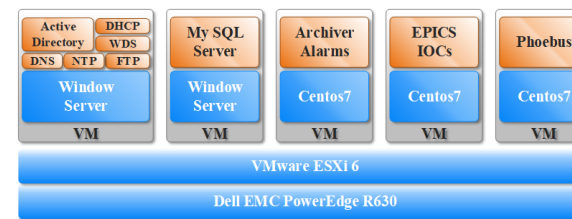

# Virtualized Control System Infrastructure at LINAC Project PINSTECH

Authors: N. U. Saqib, F. Sher  
(LINAC Project, PINSTECH, Islamabad)

ICALEPCS 2021

## Introduction

IT infrastructure is backbone of modern big science accelerator control systems. Accelerator Controls and Electronics (ACE) Group is responsible for controls, electronics and IT infrastructure for Medical and Industrial NDT (Non-Destructive Testing) linear accelerator prototypes at LINAC Project, PINSTECH. All of the control system components such as EPICS IOCs, Operator Interfaces, Databases and various servers are virtualized using VMware vSphere and VMware Horizon technologies. This paper describes the current IT design and development structure that is supporting the control systems of the linear accelerators efficiently and effectively.

## Technical Network Virtualization

- ✓ CPU: Intel Xeon Silver @ 2.1 GHz
- ✓ RAM: 32 GB (16 GB x 2)
- ✓ HDD: 6 TB (2 TB x3)
- ✓ OS: VMware ESXi 6.7