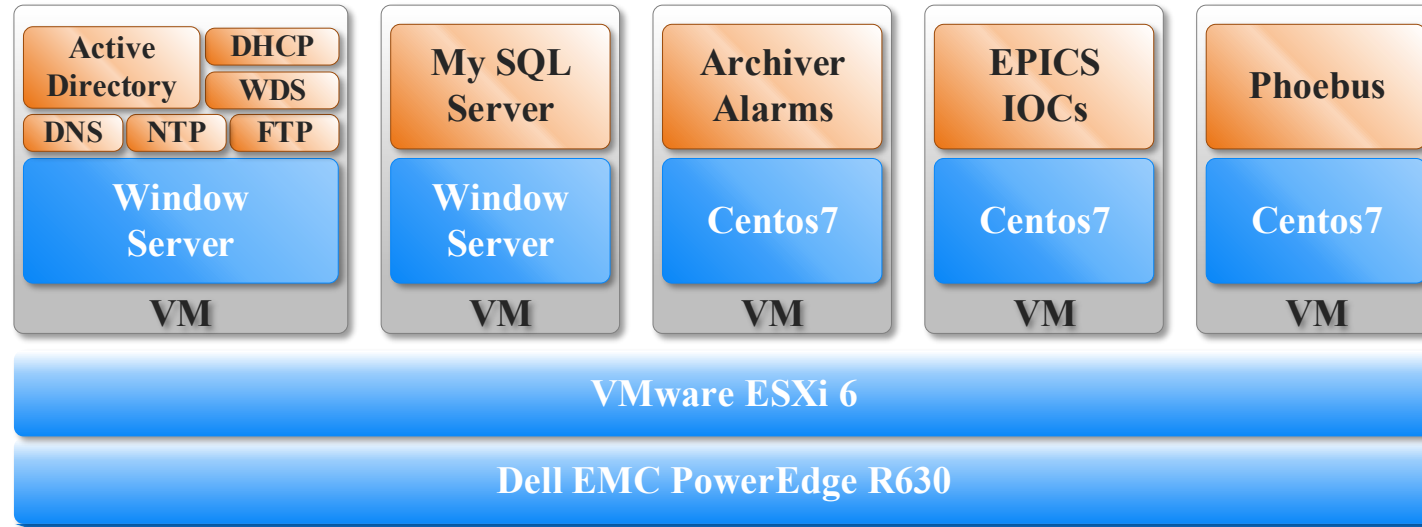

Technical Network Virtualization