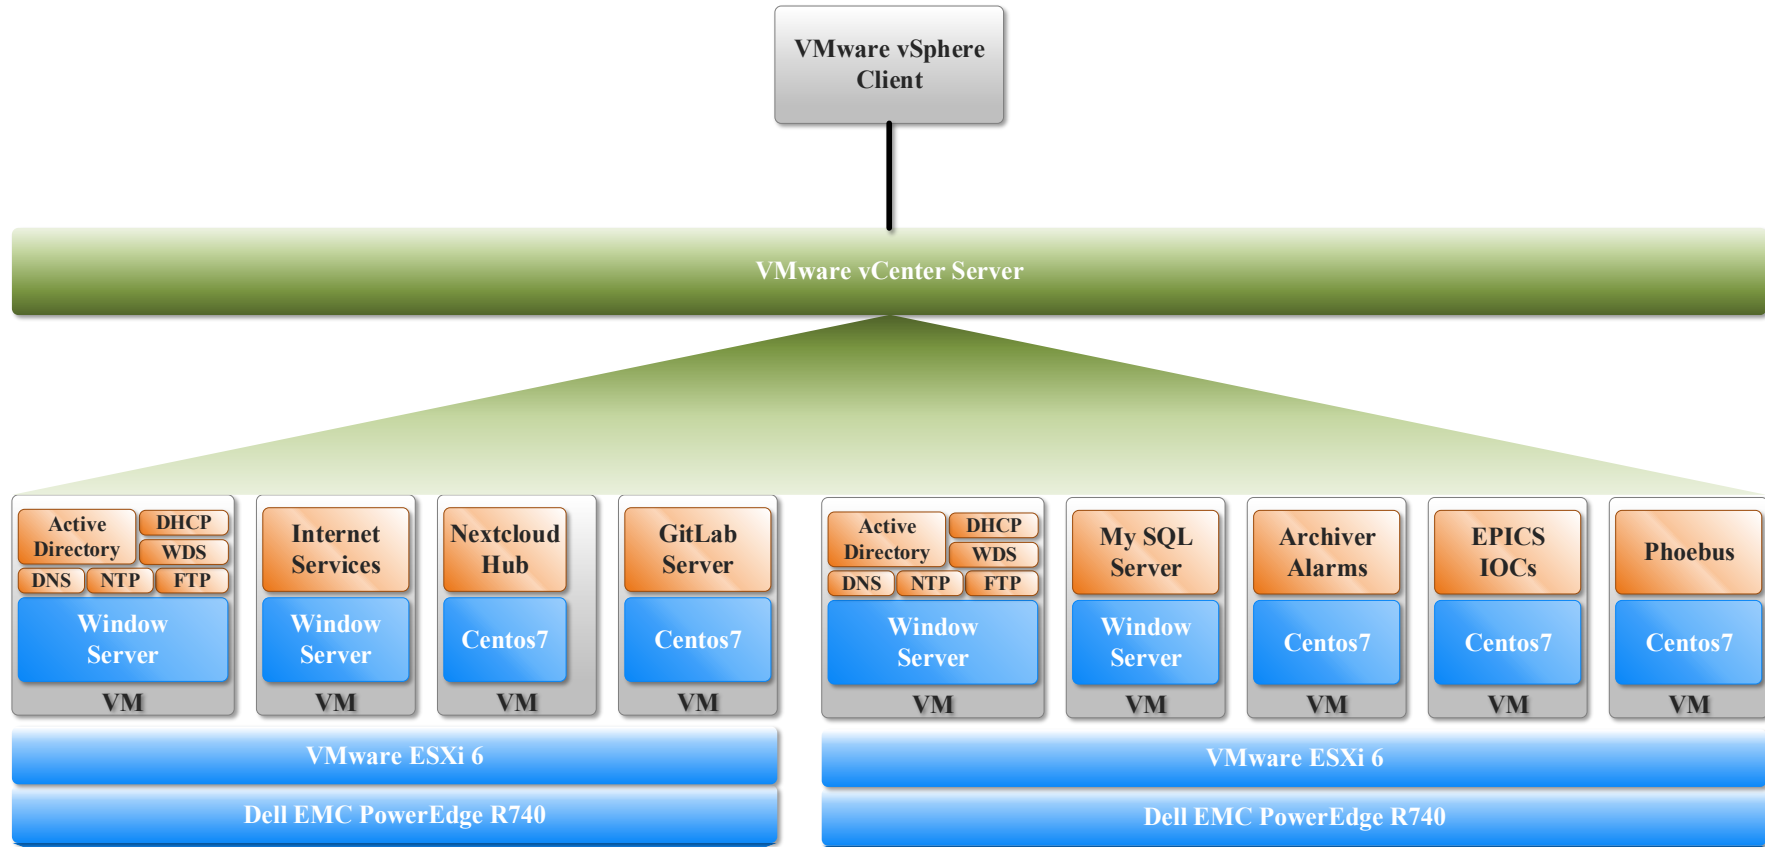

Office Network Virtualization