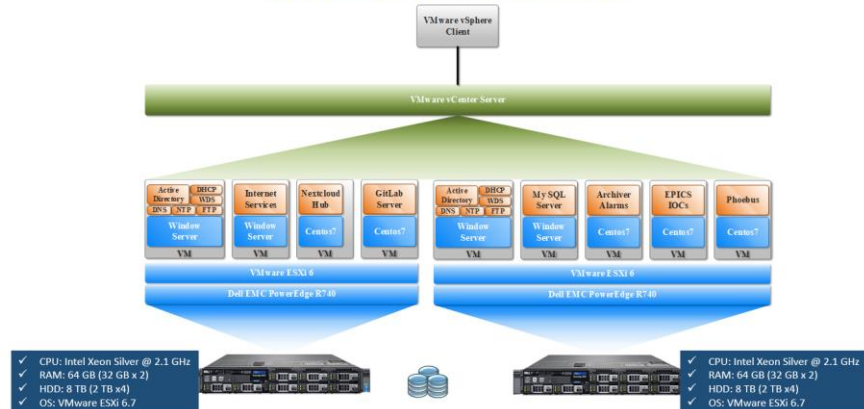

Office Network Virtualization