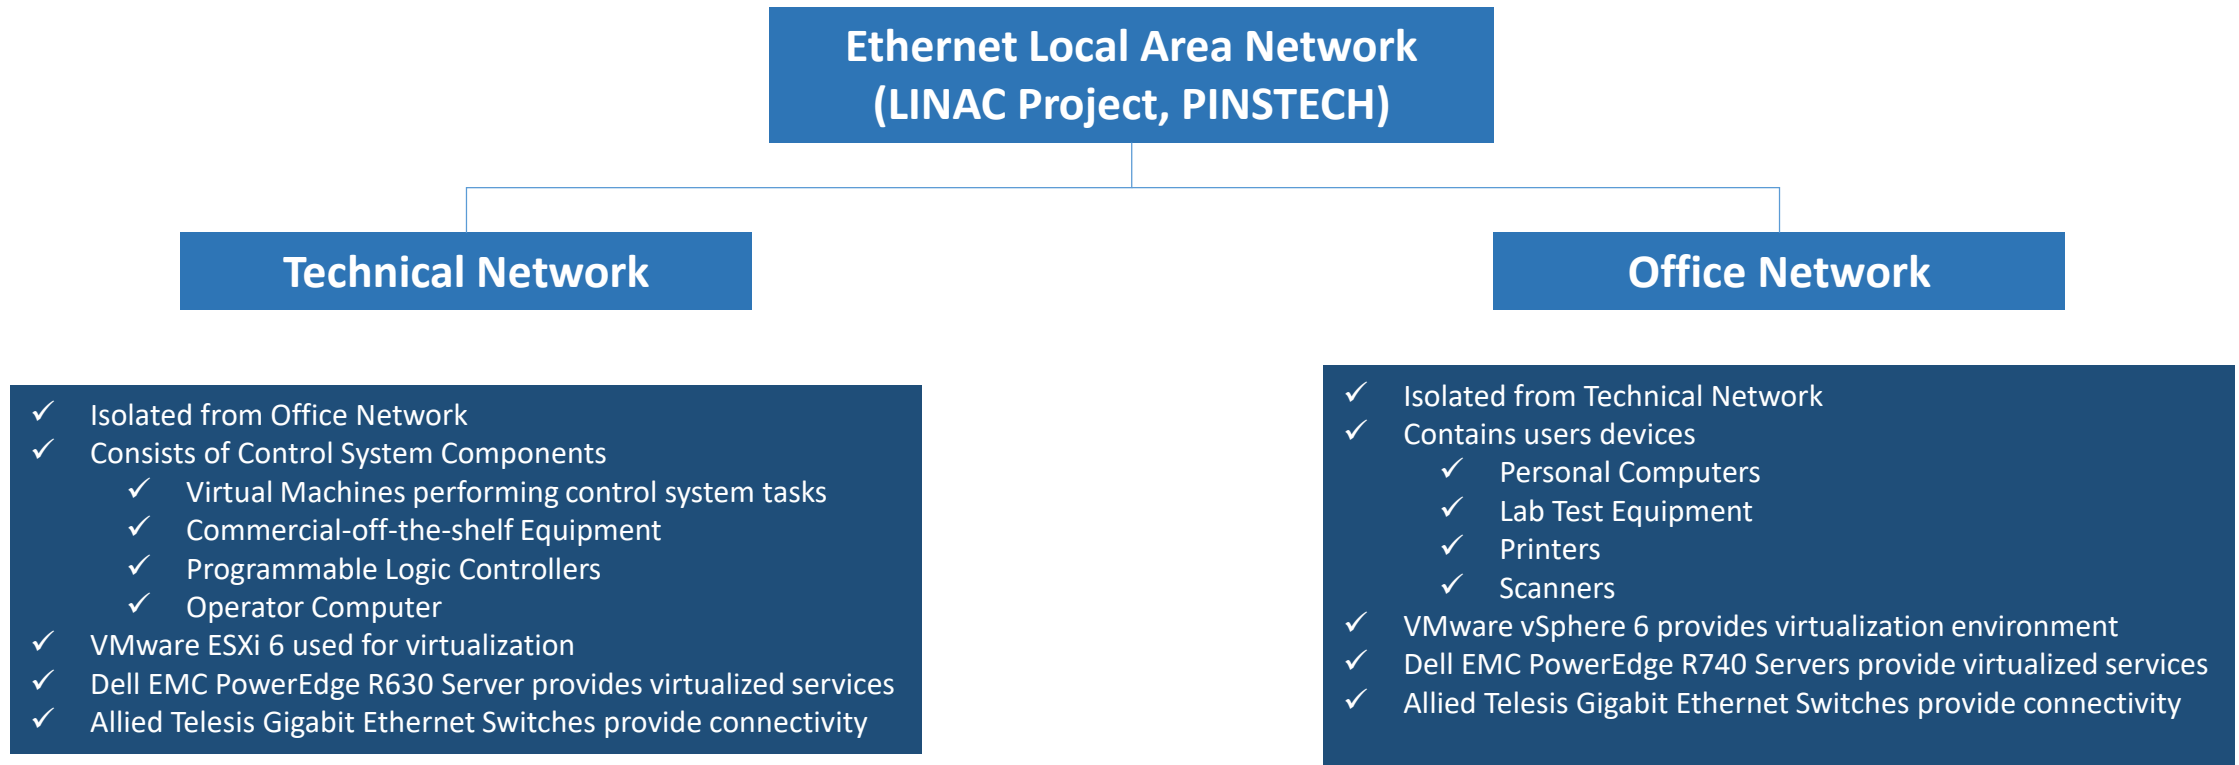

## Introduction

IT infrastructure is backbone of modern big science accelerator control systems. Accelerator Controls and Electronics (ACE) Group is responsible for controls, electronics and IT infrastructure for Medical and Industrial NDT (Non-Destructive Testing) linear accelerator prototypes at LINAC Project, PINSTECH. All of the control system components such as EPICS IOCs, Operator Interfaces, Databases and various servers are virtualized using VMware vSphere and VMware Horizon technologies. This paper describes the current IT design and development structure that is supporting the control systems of the linear accelerators efficiently and effectively.

## Office Network Virtualization

## Virtual Desktop Infrastructure

# Introduction

IT infrastructure is backbone of modern big science accelerator control systems. Accelerator Controls and Electronics (ACE) Group is responsible for controls, electronics and IT infrastructure for Medical and Industrial NDT (Non-Destructive Testing) linear accelerator prototypes at LINAC Project, PINSTECH. All of the control system components such as EPICS IOCs, Operator Interfaces, Databases and various servers are virtualized using VMware vSphere and VMware Horizon technologies. This paper describes the current IT design and development structure that is supporting the control systems of the linear accelerators efficiently and effectively.