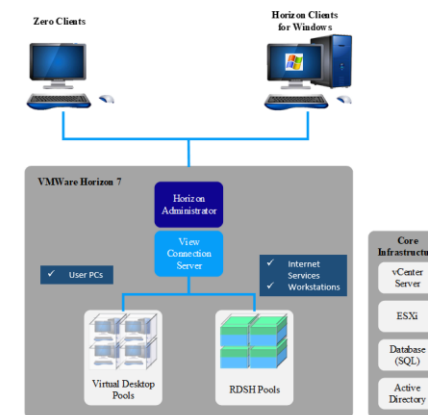

## Introduction

IT infrastructure is backbone of modern big science accelerator control systems. Accelerator Controls and Electronics (ACE) Group is responsible for controls, electronics and IT infrastructure for Medical and Industrial NDT (Non-Destructive Testing) linear accelerator prototypes at LINAC Project, PINSTECH. All of the control system components such as EPICS IOCs, Operator Interfaces, Databases and various servers are virtualized using VMware vSphere and VMware Horizon technologies. This paper describes the current IT design and development structure that is supporting the control systems of the linear accelerators efficiently and effectively.

## Technical Network Virtualization

- ✓ CPU: Intel Xeon Silver @ 2.1 GHz
- ✓ RAM: 32 GB (16 GB x 2)
- ✓ HDD: 6 TB (2 TB x3)
- ✓ OS: VMware ESXi 6.7

## Office Network Virtualization

## Virtual Desktop Infrastructure